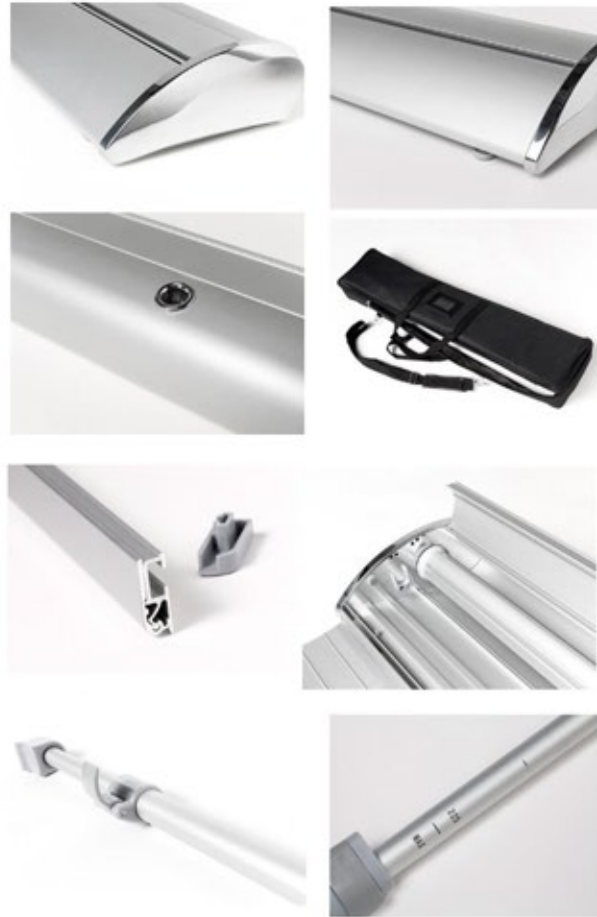

# Roll-Banners LUXE

	DIMENSION D'IMPRESSION		SPECS	EMBALLAGE					PALLETE	
				<p>⊗ - single product in individual cardboard box (6 mm thickness)</p>					<p>Euro = 80 cm x 120 cm Industrial = 100 cm x 120 cm</p>	
ARTICLE NUMÉRO	W1 (CM)	H1 (CM)	POLES	W2 (CM)	L2 (CM)	H2 (CM)	KG	PCS. OF ⊗ IN ⊙	EURO	INDUSTRIAL
RBL085	85	160 - 225	1	36	29	99	19	3	48	66
RBL100	100	160 - 225	1	36	29	113	21	3	42	48
RBL120	120	160 - 225	1	27	25	135	18	2	24	32